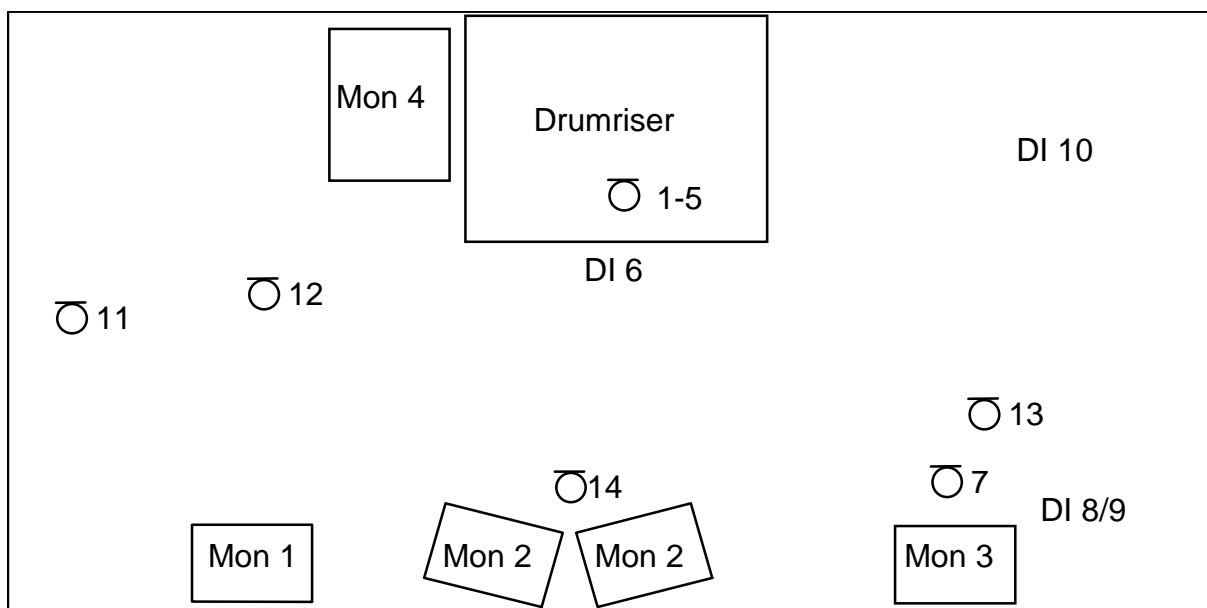

## PA-Rider

Channel	Signal	Microphones	Dynamics
1	Bassdrum	D 112 / MD 421	Gate
2	Snare	SM 57 / Beta 57	Compressor
3	Hihat	C 391 / MKH 40	
4	Tom	BF 604 / SM 57 / MD 421	Gate
5	OH	C 391 / MKH 40	
6	Bass	DI	Compressor
7	A-Guitar	DI	
8	Tenorbanjo	DI	
9	5-String-Banjo	DI	
10	Accordion	DI	
11	Violin	WMS 2 Clipmikrofon (we bring)	
12	Flutes/Whistles	WMS 10 Headset (we bring)	
13	Vox Banjo	Beta 58 / SM 58	
14	Lead Vox	Beta 58 / Beta 87	Compressor
15-19	Effektreturns	SPX 990, PCM 80, DDL o.ä.	
20	Talkback		